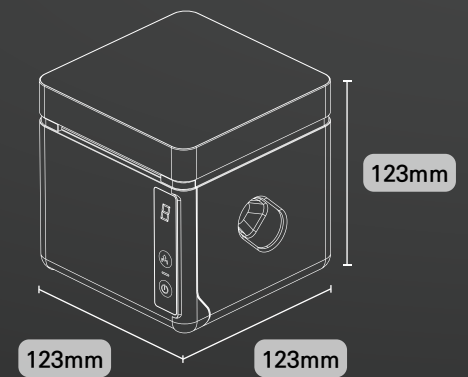

SAM4S

Gcube

Be Flexible with You!

Flexible Design

Front & Top Feeding

▲Front Feeding

▲Top Feeding

- ▶ Both types are waterproof without splash cover
- ▶ It can be set to 180 or 203dpi in one printer
- ▶ Fast speed printing up to 250mm/sec

Color Variation

▲Black

▲White

- ▲ The smallest receipt printer in the world

Flexible Composition

Setting

LED Notification

- ▶ Printer can be set by LED notification
- ▶ Printer status notification by LED

e.g

▲P : Paper End

▲C : Cover Open

NFC Function

- ▶ NFC allows you to set up the printer on your mobile phone

Installation

▲Wall Type

▲Under Shelf Type