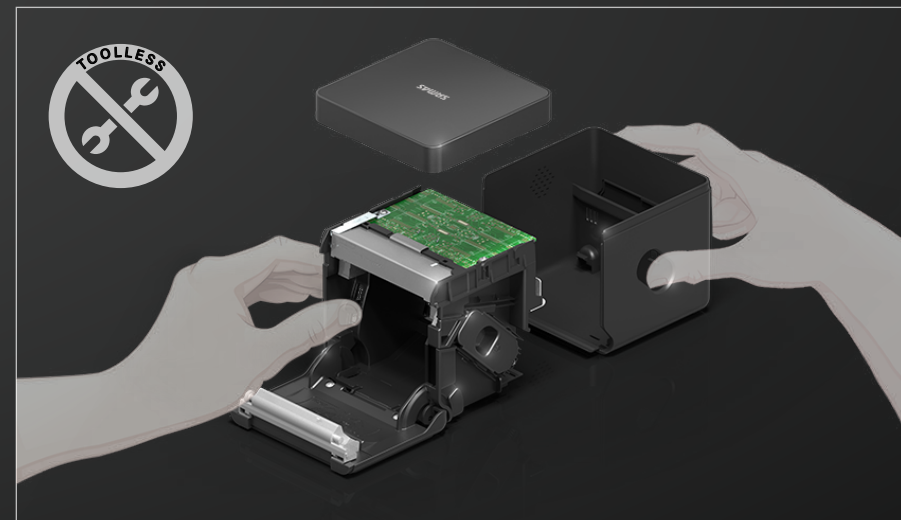

Flexible Composition

Setting

LED Notification

- Printer can be set by LED notification
- Printer status notification by LED

e.g

▲P : Paper End

▲C : Cover Open

NFC Function

- NFC allows you to set up the printer on your mobile phone

Installation

▲Wall Type

▲Under Shelf Type

Assembly